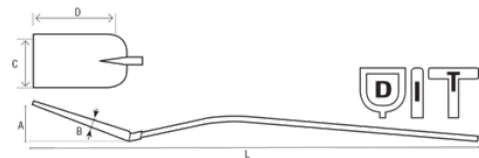

**LST-99102**

**Garden Claws with Large T-Handle and Soft Grips**

## PRODUCT DETAILS

- For loosening soil, aerating and weeding
- 4 large, serrated blades and 2 small prongs in the middle for easier cultivating, aerating and weeding in light soils
- Entirely made of carbon-steel with matte powder coating
- Easier penetration thanks to the central tread
- Comfortable T-handle with soft grips giving good leverage for twisting head
- Promotes environmentally friendly gardening

## PRODUCT ATTRIBUTES

Product	<b>L</b>	<b>B</b>	<b>C</b>	<b>D</b>	
<b>LST-99102</b>	1030 mm	2,5 mm	145 mm	260 mm	1.83 kg

**Follow the Fish!**